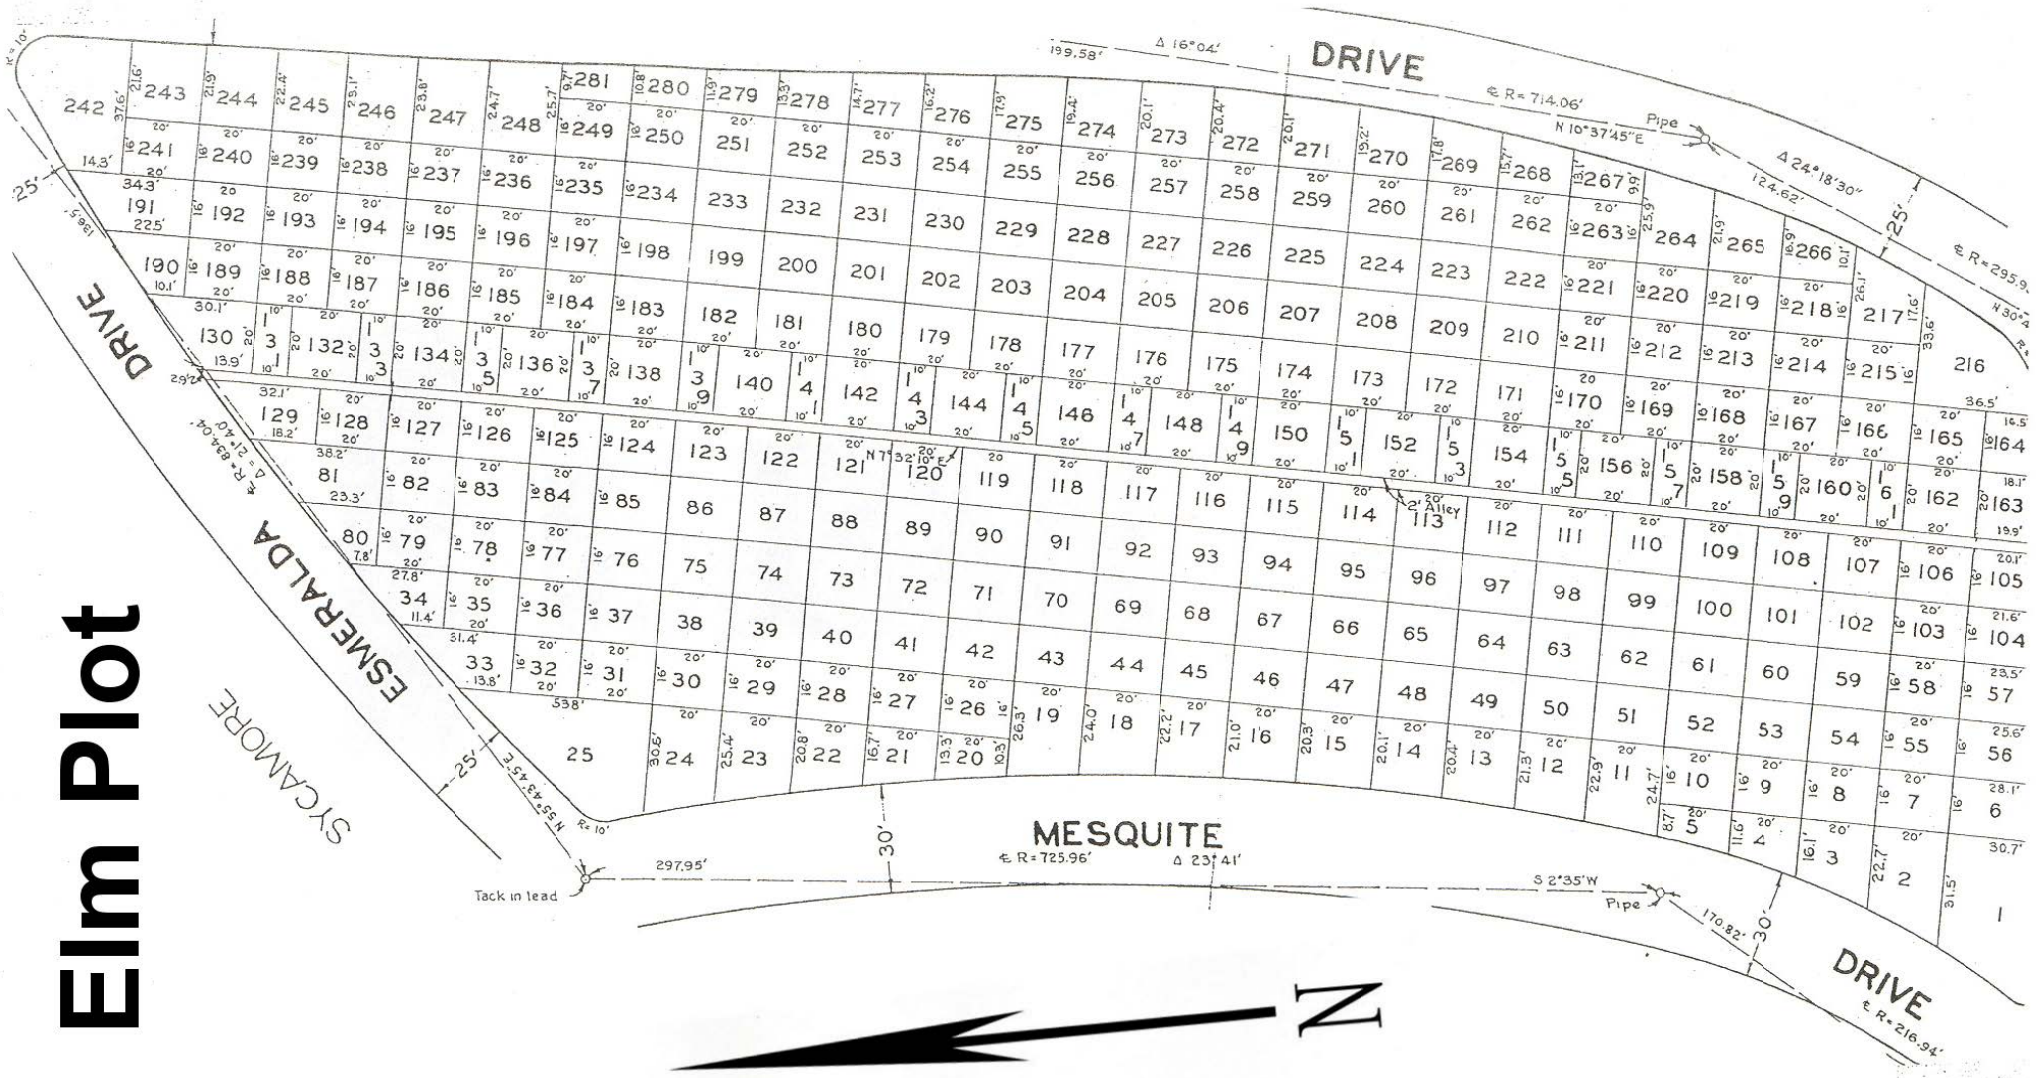

Elm Plot

Tack in lead

DRIVE

MESQUITE

DRIVE