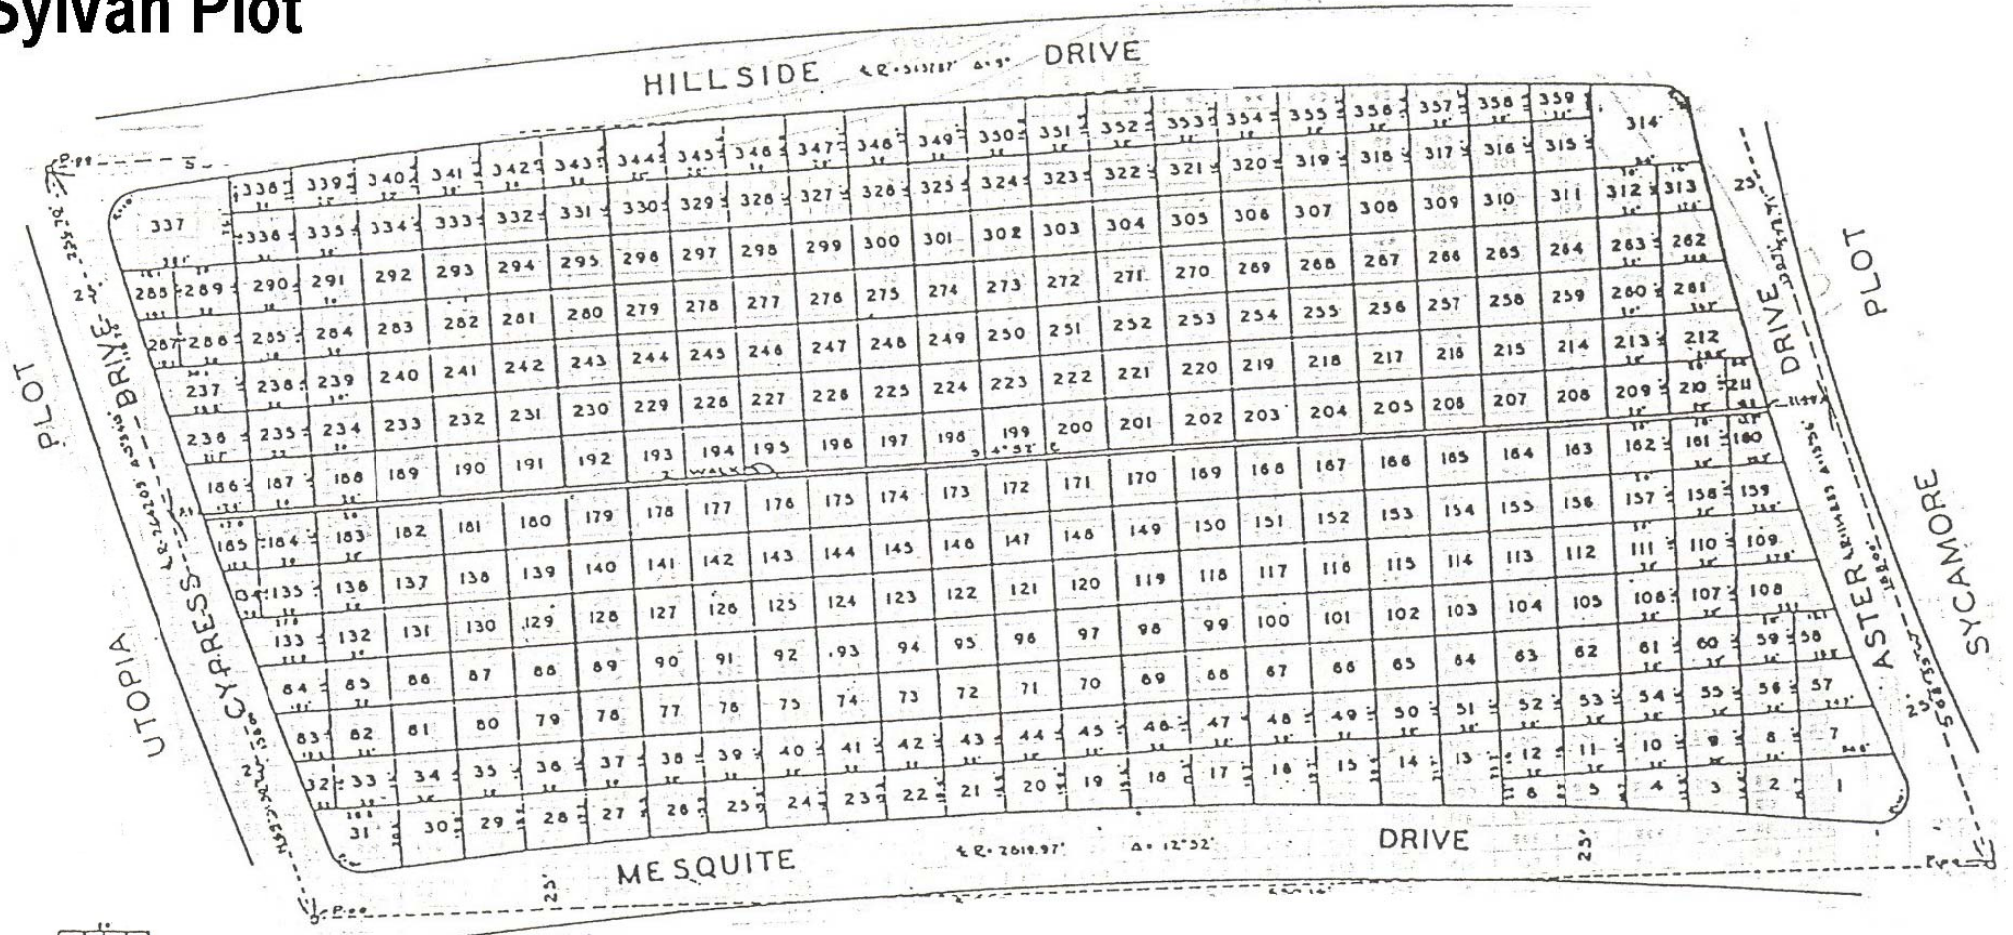

Sylvan Plot

SCALE 1" = 20'

NOTE: ALL INTERIOR LOTS
DIVIDED AS SHOWN ABOVE.