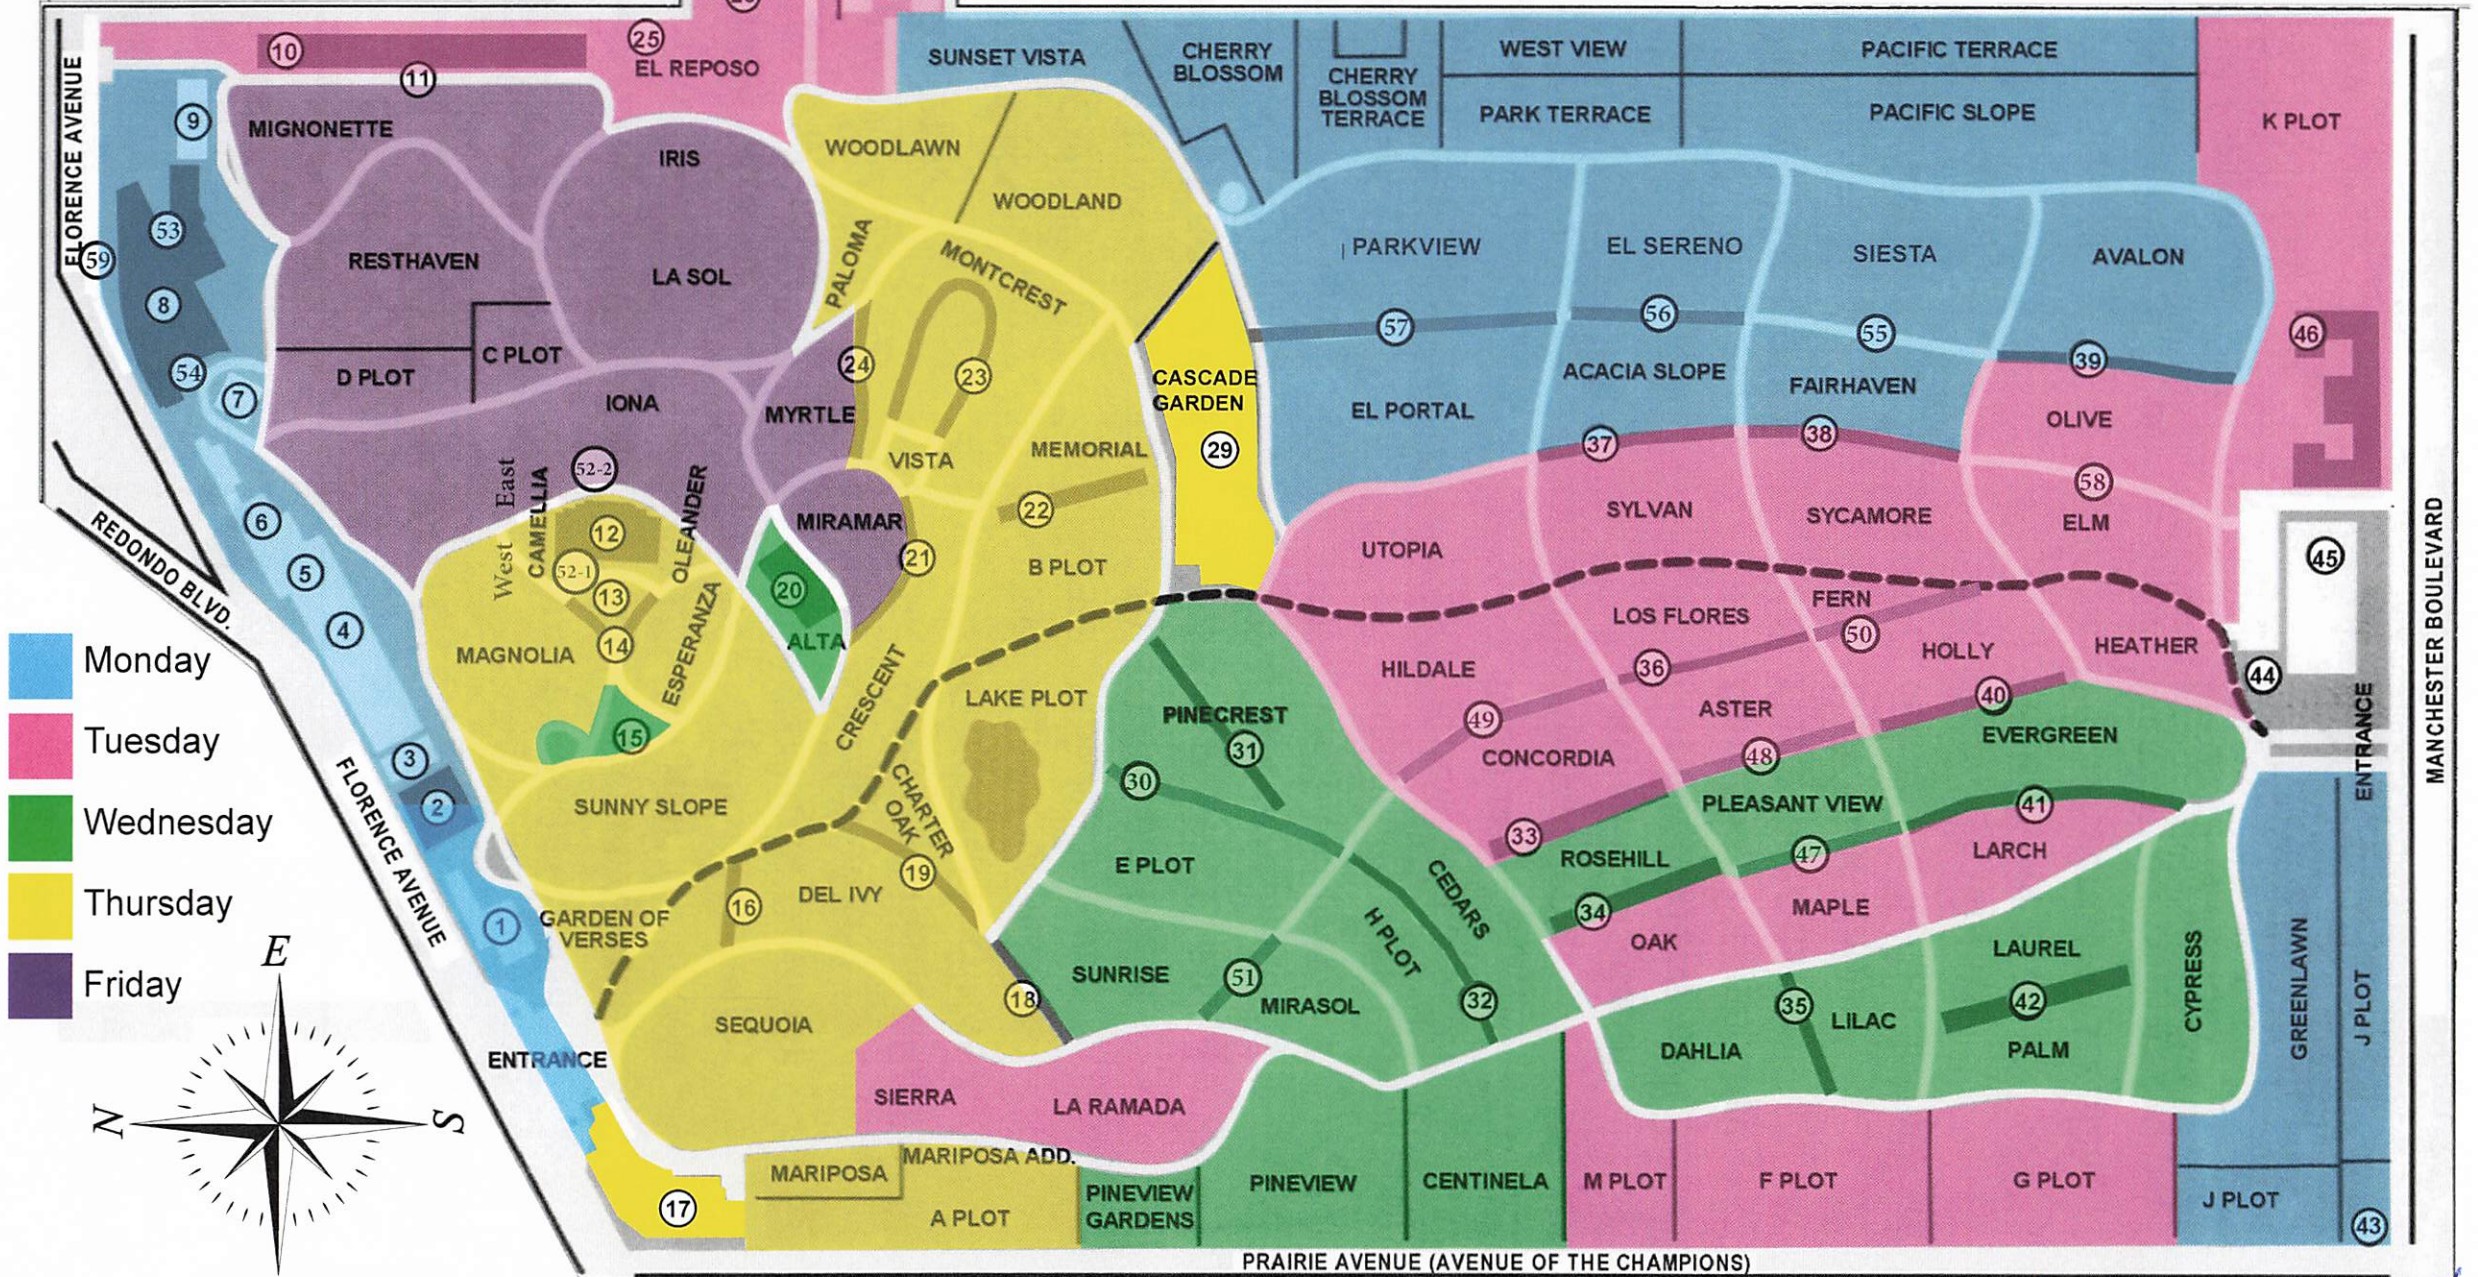

IPC MOWING SCHEDULE

NAME _____

LOCATION _____

- All flowers and or decorations (posted holidays only) will be removed prior to mowing.
- Due to holidays, rain, natural causes, or other events IPC has the right to change the mowing schedule without notice.
- No decorations are permitted other than fresh flowers in a maximum of 2 vases.
- All decorations will be discarded as posted at the gates during holidays. IPC is not responsible for lost or stolen property.

1. Administration & Service Arrangements
2. Capistrano Court
3. Capistrano Garden
4. Mausoleum of the Golden West
5. Magnolia View
6. Garden of Ages
7. Celebration of Life
8. Garden of Chimes
Mausoleum & Lawn Crypts
9. Private Offices
10. Del Prado Mausoleum
11. Garden of Little Lambs
12. Inglewood Mausoleum
13. Land of Nod
14. Garden of Little Angels
15. Grace Chapel
16. Del Ivy Estates
17. Sunset Mission Mausoleum
18. Lakeview Estates
19. Garden of Reflection
20. Alta Mesa
21. Vista del Lago
22. Memorial Vista
23. Montcrest Vista
24. Montcrest Estates
25. El Reposo Addition
26. Grandview Terrace
27. Grandview
28. Park Operations
29. Cascade Garden
30. Lakeside Garden
31. Pinecrest Addition
32. Tranquility Garden
33. Garden of Roses
34. Garden of Devotion
35. Garden of Rest
36. Garden of Remembrance
37. Garden of Eventide
38. Garden of Seasons
39. Sunrise Garden
40. Garden of Peace
41. Garden of Creation
42. Garden of Faith
43. Garden of Prayer
44. Inglewood Park Flower Shop
45. Inglewood Cemetery
Mortuary
46. Manchester
Garden Mausoleum
47. Garden of Hope
48. Garden of Eternal Love
49. Garden of Charity
50. Garden of Honor
51. Garden of Resurrection
52. Angels Sculpture
Garden 1 & 2
53. Lotus Cremation Garden
54. Garden of Promise
55. Gardens of Melody
56. Gardens of Harmony
57. Gardens of Song
58. Garden of Meditation
59. Garden of Shakespeare &
Chimes Estates
60. Grandview Center